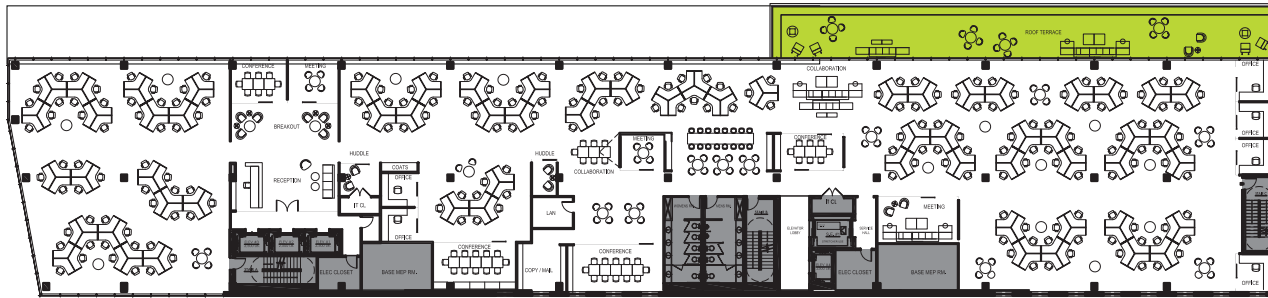

FLOOR PLANS AND TEST FITS

CREATIVE OPEN OFFICE LAYOUT

WEST 126TH STREET

FLOOR 8

28,609 RSF

Space	Qty.
Workstation	192
Office	6
Reception	1
Meeting Room	3
Conference Room	4
Collaboration Area	1
Breakout Area	3
Cafe / Collab. Zone	1
Copy / Print / Mail	1
Mail	1
Total	213