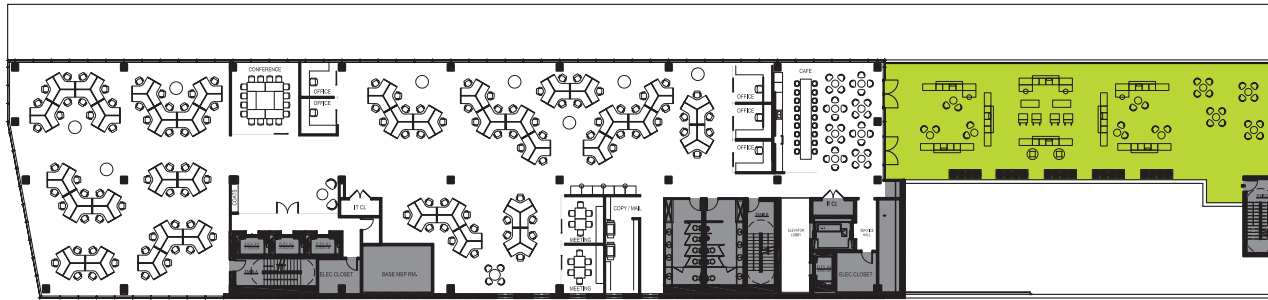

FLOOR PLANS AND TEST FITS

CREATIVE OPEN OFFICE LAYOUT

WEST 126TH STREET

PENTHOUSE 1

19,394 RSF

Space	Qty.
Workstation	114
Office	5
Meeting Room	2
Conference Room	1
Breakout Area	2
Cafe	1
Copy / Print / Mail	1
Total	126