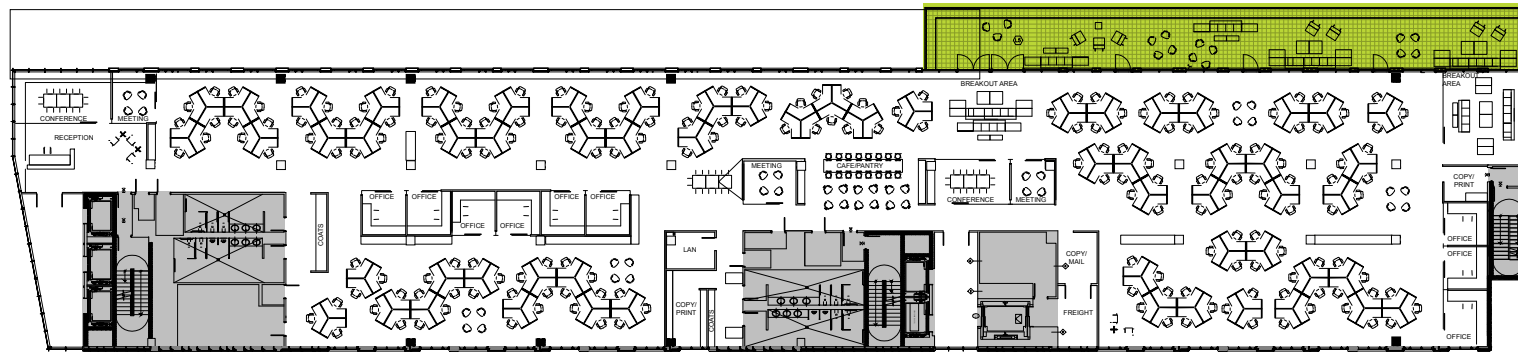

FLOOR PLANS AND TEST FITS

126TH STREET

FLOOR 8

CREATIVE
TEST FIT

28,609 RSF

Space	Qty.
Workstation	183
Office	9
Reception	1
Meeting Room	3
Conference Room	2
Collaboration Area	1
Breakout Area	2
Cafe / Collab. Zone	1
Copy / Print / Mail	2
Mail	1
Total	205