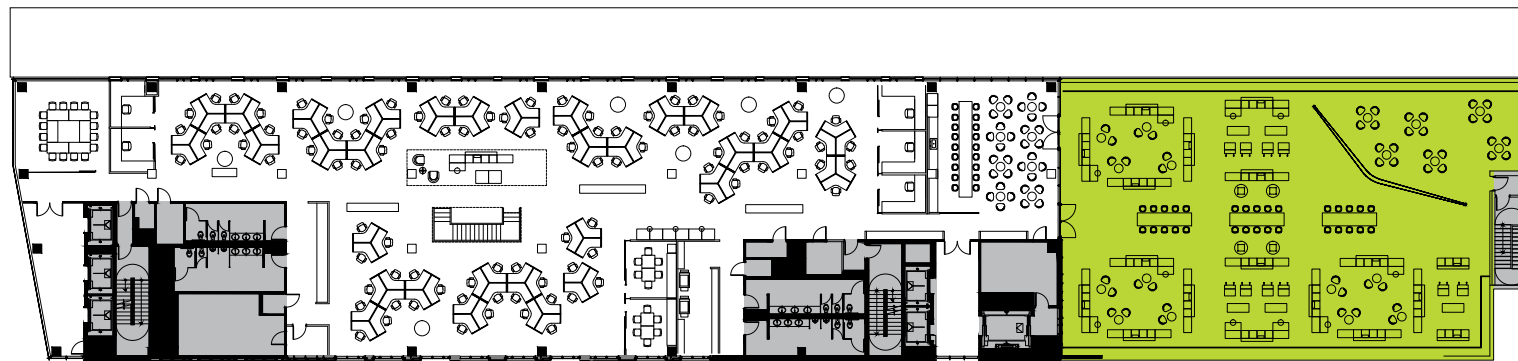

FLOOR PLANS AND TEST FITS

126TH STREET

PENTHOUSE 1

CREATIVE
TEST FIT

19,394 RSF

Space	Qty.
Workstation	96
Office	5
Meeting Room	2
Conference Room	1
Breakout Area	1
Cafe	1
Copy / Print / Mail	1
Total	107